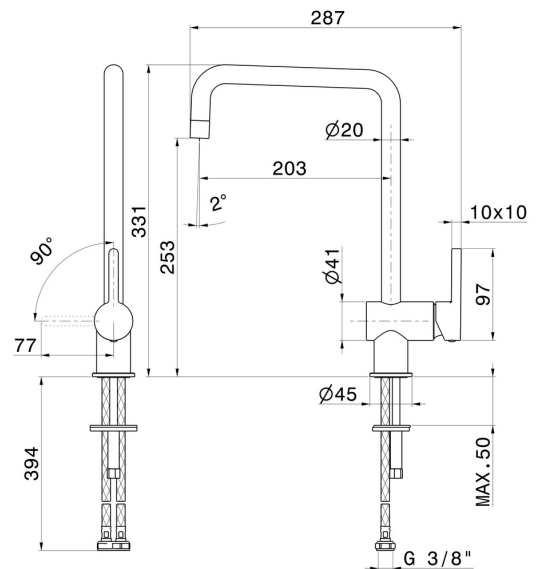

ERGO

65920.21.018

Single-lever sink mixer with squared swivel spout - finish Chrome

Chrome

FEATURES

- | | |
|---------------------|-------------------------------------|
| Material | Brass |
| Technology | Energy Saving - Save Water |
| Installation | Freestanding |
| Kitchen mixer spout | Squared spout - Swivel spout |
| Control type | Single lever |

TECHNICAL DRAWING

ERGO

65920.21.018

Single-lever sink mixer with squared swivel spout - finish Chrome

AVAILABLE FINISHES

21.018
Chrome