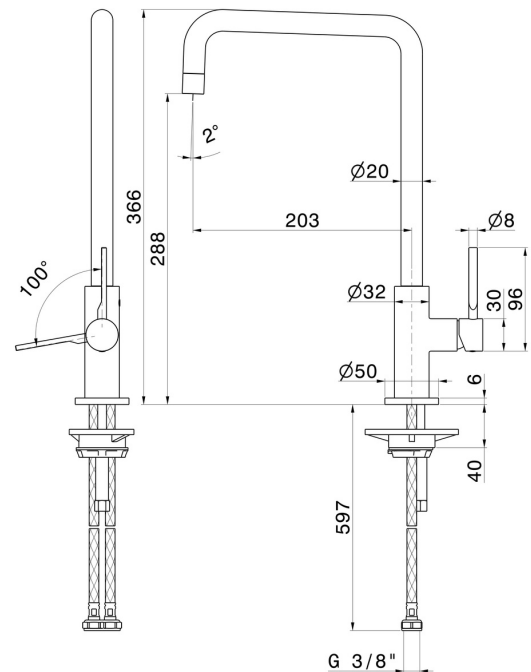

MAKI

71821.01.093

Single-lever sink mixer with squared swivel spout - finish Matt Black

FEATURES

- | | |
|---------------------|--|
| Material | Brass |
| Technology | Energy Saving - Low Lead - Save Water |
| Installation | Freestanding |
| Kitchen mixer spout | Squared spout - Swivel spout |
| Control type | Single lever |

TECHNICAL DRAWING

 **AR Preview**
try it in your home

More Details
on our [website](#)

MAKI

71821.01.093

Single-lever sink mixer with squared swivel spout - finish Matt Black

AVAILABLE FINISHES

01.093