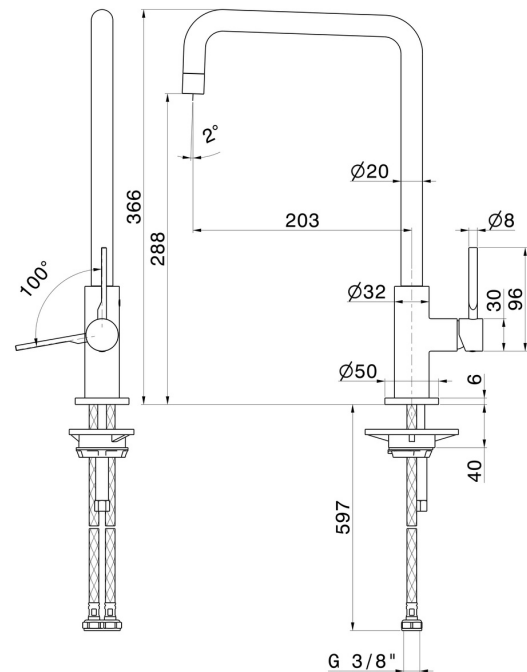

# MAKI

**71821.21.018**

Single-lever sink mixer with squared swivel spout - finish Chrome

## FEATURES

- |                     |  |
|---------------------|--|
| Material            | <b>Brass</b>                                 |
| Technology          | <b>Energy Saving - Low Lead - Save Water</b> |
| Installation        | <b>Freestanding</b>                          |
| Kitchen mixer spout | <b>Squared spout - Swivel spout</b>          |
| Control type        | <b>Single lever</b>                          |

## TECHNICAL DRAWING

 **AR Preview**  
try it in your home

**More Details**  
on our [website](#)

**MAKI**

**71821.21.018**

Single-lever sink mixer with squared swivel spout - finish Chrome

**AVAILABLE FINISHES**