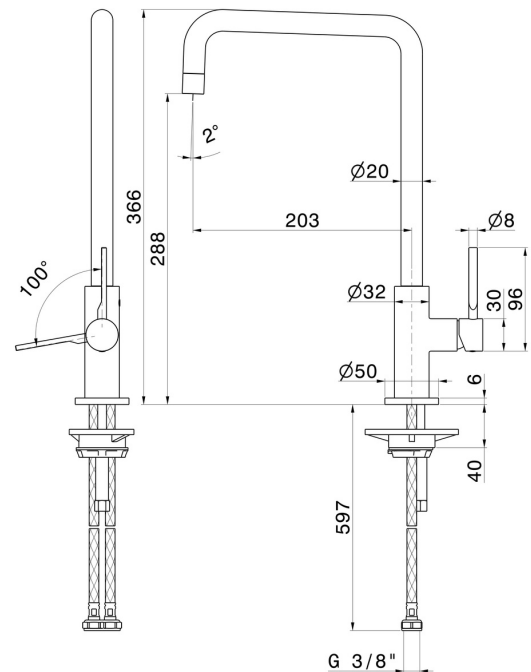

MAKI

71821.31.028

Single-lever sink mixer with squared swivel spout - finish Brushed Nickel

FEATURES

- | | |
|---------------------|----------------------------------------------|
| Material | Brass |
| Technology | Energy Saving - Low Lead - Save Water |
| Installation | Freestanding |
| Kitchen mixer spout | Squared spout - Swivel spout |
| Control type | Single lever |

TECHNICAL DRAWING

 **AR Preview**
try it in your home

More Details
on our [website](#)

MAKI

71821.31.028

Single-lever sink mixer with squared swivel spout - finish Brushed Nickel

AVAILABLE FINISHES

31.028