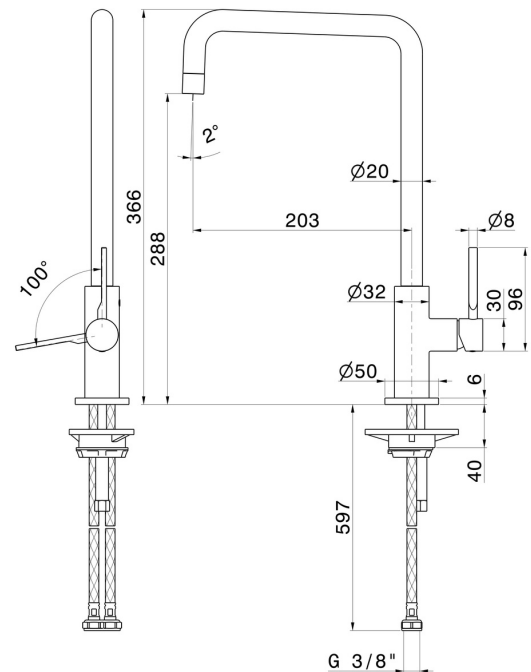

MAKI

71821.59.064

Single-lever sink mixer with squared swivel spout - finish PVD Brushed Gun Metal

FEATURES

Material	Brass
Technology	Energy Saving - Low Lead - Save Water
Installation	Freestanding
Kitchen mixer spout	Squared spout - Swivel spout
Control type	Single lever

TECHNICAL DRAWING

MAKI

71821.59.064

Single-lever sink mixer with squared swivel spout - finish PVD Brushed Gun Metal

AVAILABLE FINISHES

59.064

PVD Brushed Gun Metal

01.093