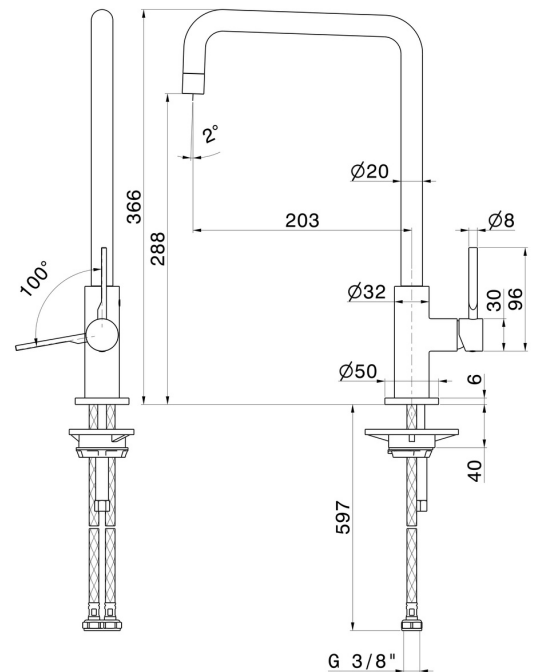

# MAKI

**71821.59.066**

Single-lever sink mixer with squared swivel spout - finish PVD Brushed steel

## FEATURES

- |                     |  |
|---------------------|--|
| Material            | <b>Brass</b>                                 |
| Technology          | <b>Energy Saving - Low Lead - Save Water</b> |
| Installation        | <b>Freestanding</b>                          |
| Kitchen mixer spout | <b>Squared spout - Swivel spout</b>          |
| Control type        | <b>Single lever</b>                          |

## TECHNICAL DRAWING

 **AR Preview**  
try it in your home

**More Details**  
on our [website](#)

**MAKI**

**71821.59.066**

Single-lever sink mixer with squared swivel spout - finish PVD Brushed steel

**AVAILABLE FINISHES**