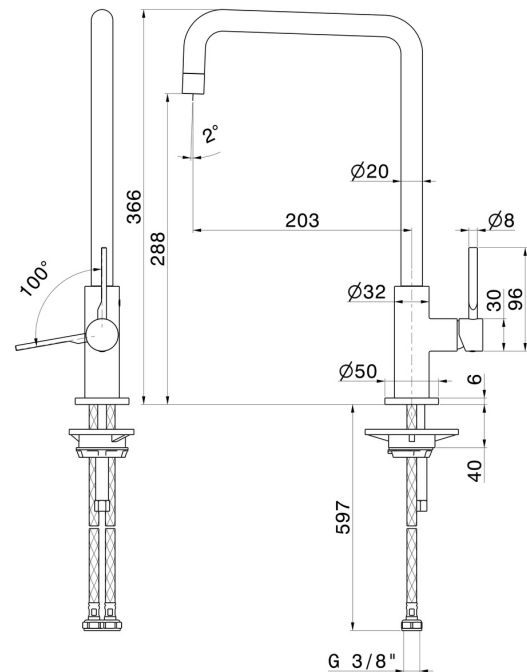

MAKI

71821.59.067

Single-lever sink mixer with squared swivel spout - finish PVD Brushed Copper Bronze

PVD Brushed Copper Bronze

FEATURES

Material	Brass
Technology	Energy Saving - Low Lead - Save Water
Installation	Freestanding
Kitchen mixer spout	Squared spout - Swivel spout
Control type	Single lever

TECHNICAL DRAWING

MAKI

71821.59.067

Single-lever sink mixer with squared swivel spout - finish PVD Brushed Copper Bronze

AVAILABLE FINISHES

59.067

PVD Brushed Copper Bronze

01.093