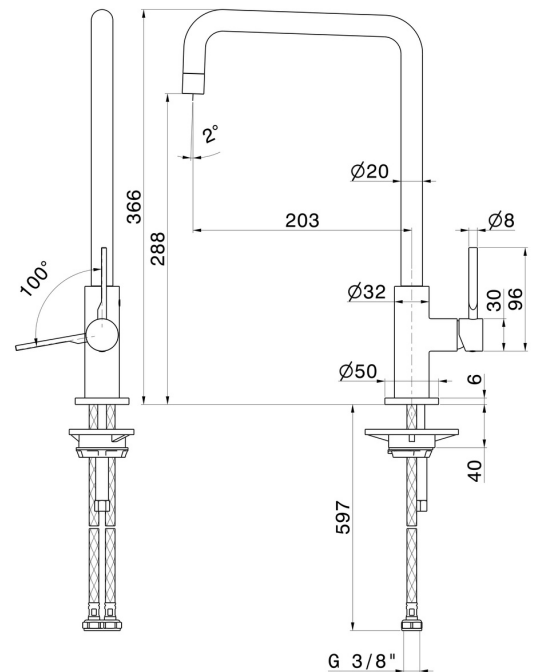

MAKI

71821.59.098

Single-lever sink mixer with squared swivel spout - finish PVD Brushed Pale Gold

FEATURES

- | | |
|---------------------|--|
| Material | Brass |
| Technology | Energy Saving - Low Lead - Save Water |
| Installation | Freestanding |
| Kitchen mixer spout | Squared spout - Swivel spout |
| Control type | Single lever |

TECHNICAL DRAWING

 **AR Preview**
try it in your home

More Details
on our [website](#)

MAKI

71821.59.098

Single-lever sink mixer with squared swivel spout - finish PVD Brushed Pale Gold

AVAILABLE FINISHES

59.098