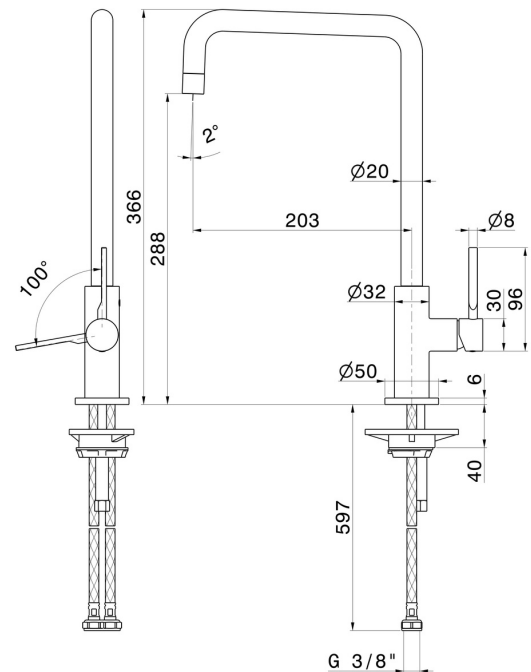

# MAKI

**71821.M0.077**

Single-lever sink mixer with squared swivel spout - finish Carbon Satin

## FEATURES

- |                     |  |
|---------------------|--|
| Material            | <b>Brass</b>                                 |
| Technology          | <b>Energy Saving - Low Lead - Save Water</b> |
| Installation        | <b>Freestanding</b>                          |
| Kitchen mixer spout | <b>Squared spout - Swivel spout</b>          |
| Control type        | <b>Single lever</b>                          |

## TECHNICAL DRAWING

**MAKI**

**71821.M0.077**

Single-lever sink mixer with squared swivel spout - finish Carbon Satin

**AVAILABLE FINISHES**

---

**M0.077**

Carbon Satin