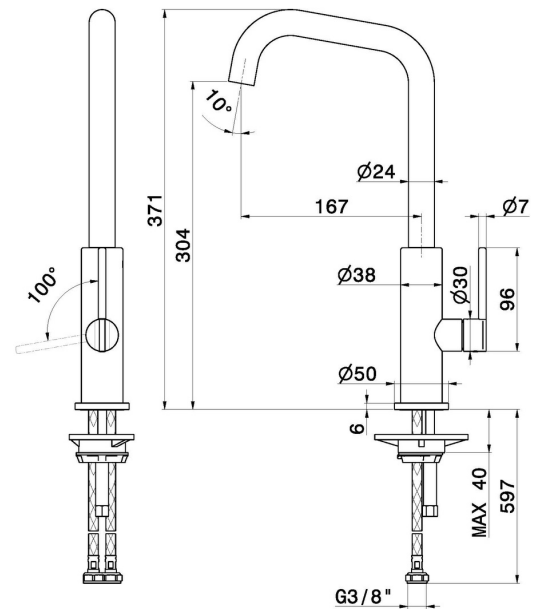

KONBU

72520.01.093

Single-lever sink mixer with squared swivel spout - finish Matt Black

FEATURES

Material	Brass
Technology	Energy Saving - Low Lead - Save Water
Installation	Freestanding
Kitchen mixer spout	Squared spout - Swivel spout
Control type	Single lever

TECHNICAL DRAWING

KONBU

72520.01.093

Single-lever sink mixer with squared swivel spout - finish Matt Black

AVAILABLE FINISHES

01.093

Matt Black

21.018