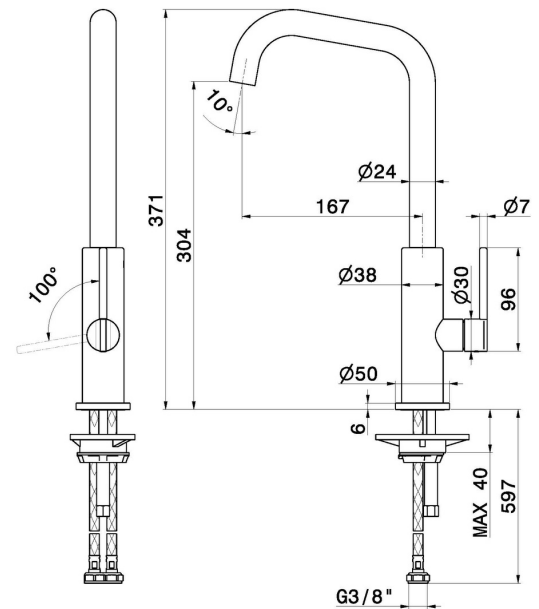

# KONBU

**72520.21.018**

Single-lever sink mixer with squared swivel spout - finish Chrome

## FEATURES

Material	<b>Brass</b>
Technology	<b>Energy Saving - Low Lead - Save Water</b>
Installation	<b>Freestanding</b>
Kitchen mixer spout	<b>Squared spout - Swivel spout</b>
Control type	<b>Single lever</b>

## TECHNICAL DRAWING

**KONBU**

**72520.21.018**

Single-lever sink mixer with squared swivel spout - finish Chrome

**AVAILABLE FINISHES**

---

**21.018**

Chrome