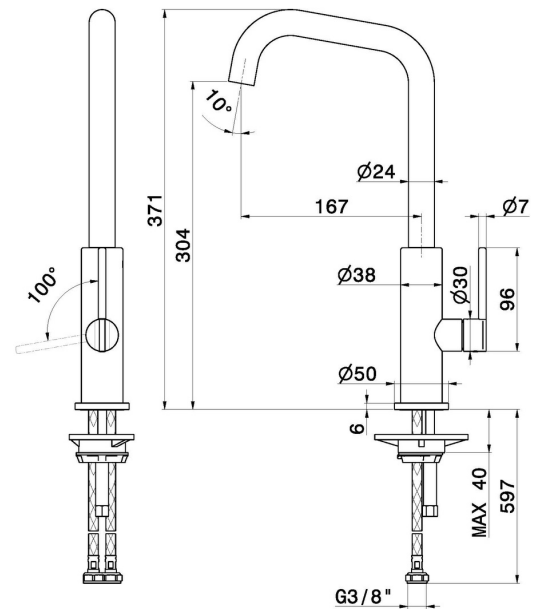

KONBU

72520.31.028

Single-lever sink mixer with squared swivel spout - finish
Brushed Nickel

FEATURES

Material	Brass
Technology	Energy Saving - Low Lead - Save Water
Installation	Freestanding
Kitchen mixer spout	Squared spout - Swivel spout
Control type	Single lever

TECHNICAL DRAWING

KONBU

72520.31.028

Single-lever sink mixer with squared swivel spout - finish Brushed Nickel

AVAILABLE FINISHES

31.028

Brushed Nickel

01.093