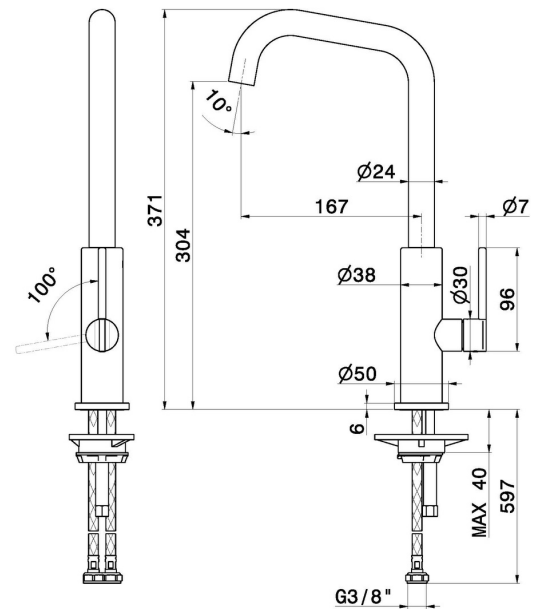

KONBU

72520.59.064

Single-lever sink mixer with squared swivel spout - finish PVD Brushed Gun Metal

FEATURES

Material	Brass
Technology	Energy Saving - Low Lead - Save Water
Installation	Freestanding
Kitchen mixer spout	Squared spout - Swivel spout
Control type	Single lever

TECHNICAL DRAWING

KONBU

72520.59.064

Single-lever sink mixer with squared swivel spout - finish PVD Brushed Gun Metal

AVAILABLE FINISHES

59.064

PVD Brushed Gun Metal

01.093