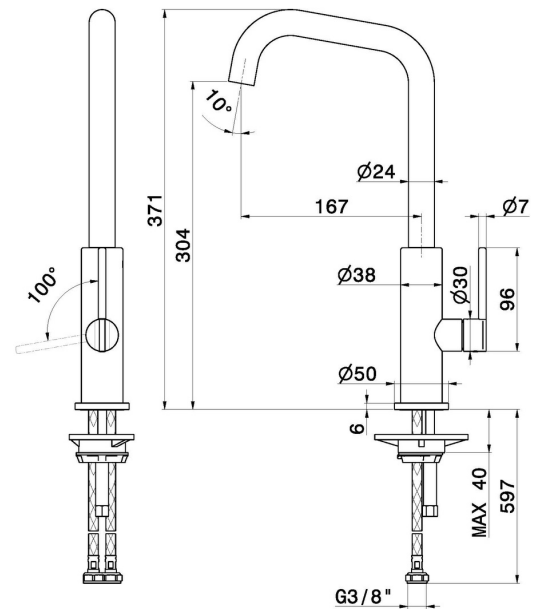

# KONBU

**72520.59.066**

Single-lever sink mixer with squared swivel spout - finish PVD Brushed steel

## FEATURES

Material	<b>Brass</b>
Technology	<b>Energy Saving - Low Lead - Save Water</b>
Installation	<b>Freestanding</b>
Kitchen mixer spout	<b>Squared spout - Swivel spout</b>
Control type	<b>Single lever</b>

## TECHNICAL DRAWING

**KONBU**

**72520.59.066**

Single-lever sink mixer with squared swivel spout - finish PVD Brushed steel

**AVAILABLE FINISHES**

---

**59.066**

finish PVD Brushed steel