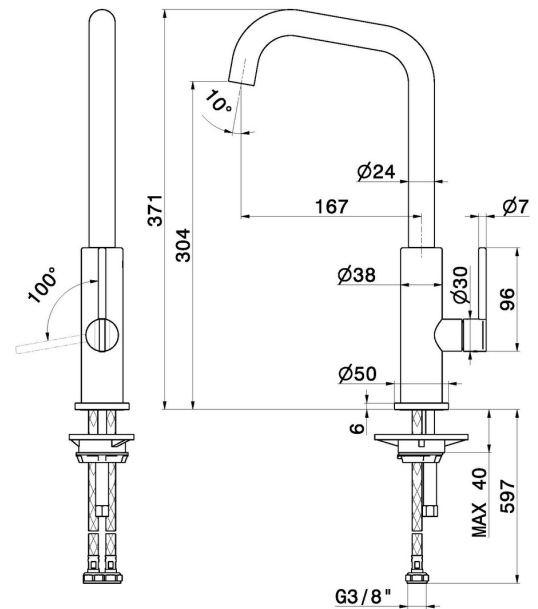

# KONBU

**72520.59.067**

Single-lever sink mixer with squared swivel spout - finish PVD Brushed Copper Bronze

PVD Brushed Copper Bronze

## FEATURES

Material	<b>Brass</b>
Technology	<b>Energy Saving - Low Lead - Save Water</b>
Installation	<b>Freestanding</b>
Kitchen mixer spout	<b>Squared spout - Swivel spout</b>
Control type	<b>Single lever</b>

## TECHNICAL DRAWING

**KONBU**

**72520.59.067**

Single-lever sink mixer with squared swivel spout - finish PVD Brushed Copper Bronze

**AVAILABLE FINISHES**

---

**59.067**

PVD Brushed Copper Bronze