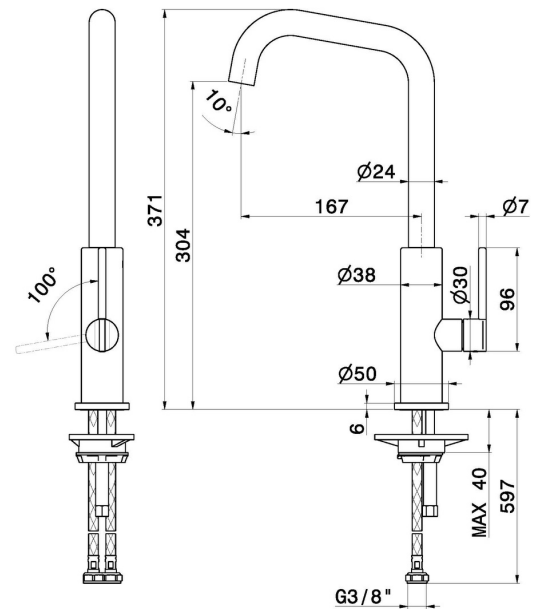

# KONBU

**72520.59.098**

Single-lever sink mixer with squared swivel spout - finish PVD Brushed Pale Gold

## FEATURES

Material	<b>Brass</b>
Technology	<b>Energy Saving - Low Lead - Save Water</b>
Installation	<b>Freestanding</b>
Kitchen mixer spout	<b>Squared spout - Swivel spout</b>
Control type	<b>Single lever</b>

## TECHNICAL DRAWING

**KONBU**

**72520.59.098**

Single-lever sink mixer with squared swivel spout - finish PVD Brushed Pale Gold

**AVAILABLE FINISHES**

---

**59.098**

PVD Brushed Pale Gold