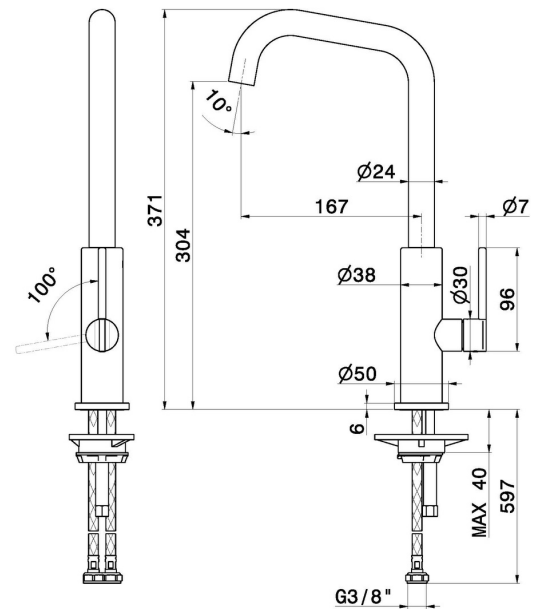

KONBU

72520.M0.077

Single-lever sink mixer with squared swivel spout - finish Carbon Satin

FEATURES

Material	Brass
Technology	Energy Saving - Low Lead - Save Water
Installation	Freestanding
Kitchen mixer spout	Squared spout - Swivel spout
Control type	Single lever

TECHNICAL DRAWING

KONBU

72520.M0.077

Single-lever sink mixer with squared swivel spout - finish Carbon Satin

AVAILABLE FINISHES

M0.077

Carbon Satin

01.093