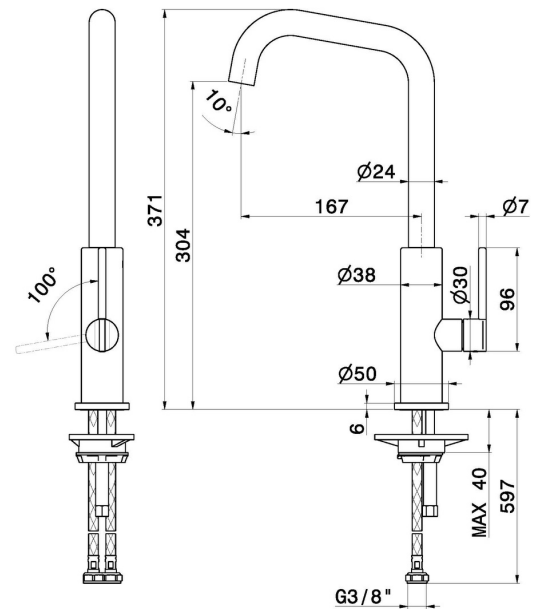

# KONBU

**72520.S0.165**

Single-lever sink mixer with squared swivel spout - finish Soft Eucalypt

## FEATURES

Material	<b>Brass</b>
Technology	<b>Energy Saving - Low Lead - Save Water</b>
Installation	<b>Freestanding</b>
Kitchen mixer spout	<b>Squared spout - Swivel spout</b>
Control type	<b>Single lever</b>

## TECHNICAL DRAWING

**KONBU**

**72520.S0.165**

Single-lever sink mixer with squared swivel spout - finish Soft Eucalypt

**AVAILABLE FINISHES**

---

**S0.165**

Soft Eucalypt