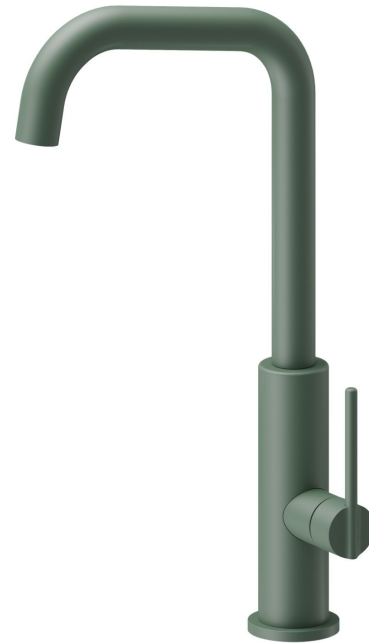

# KONBU

**72520.S0.165**

Single-lever sink mixer with squared swivel spout - finish Soft Eucalypt

## FEATURES

Material	<b>Brass</b>
Technology	<b>Energy Saving - Low Lead - Save Water</b>
Installation	<b>Freestanding</b>
Kitchen mixer spout	<b>Squared spout - Swivel spout</b>
Control type	<b>Single lever</b>

## TECHNICAL DRAWING

**KONBU**

**72520.S0.165**

Single-lever sink mixer with squared swivel spout - finish Soft Eucalypt

**AVAILABLE FINISHES**

---

**S0.165**

Soft Eucalypt