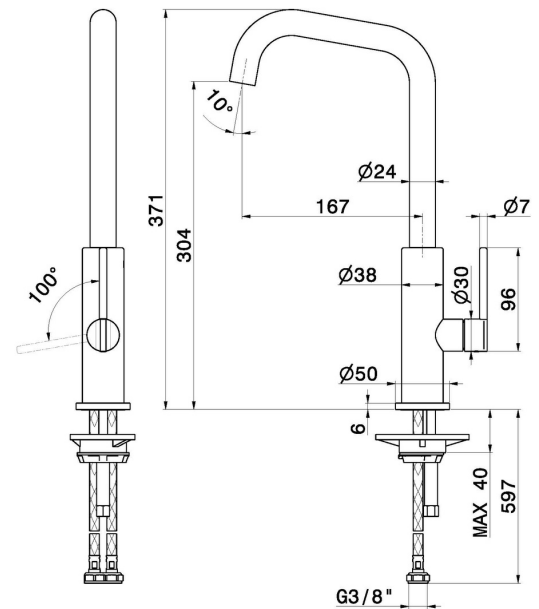

KONBU

72520.S0.166

Single-lever sink mixer with squared swivel spout - finish Soft Cortex

FEATURES

Material	Brass
Technology	Energy Saving - Low Lead - Save Water
Installation	Freestanding
Kitchen mixer spout	Squared spout - Swivel spout
Control type	Single lever

TECHNICAL DRAWING

KONBU

72520.S0.166

Single-lever sink mixer with squared swivel spout - finish Soft Cortex

AVAILABLE FINISHES

S0.166

Soft Cortex

01.093