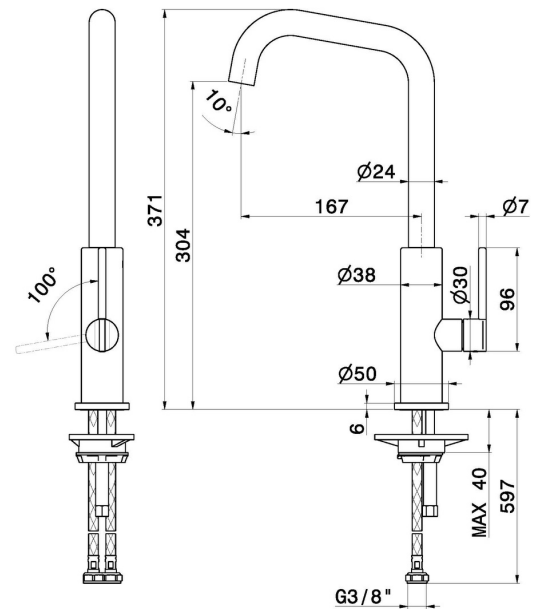

KONBU

72520.S0.167

Single-lever sink mixer with squared swivel spout - finish Soft Maple

FEATURES

Material	Brass
Technology	Energy Saving - Low Lead - Save Water
Installation	Freestanding
Kitchen mixer spout	Squared spout - Swivel spout
Control type	Single lever

TECHNICAL DRAWING

KONBU

72520.S0.167

Single-lever sink mixer with squared swivel spout - finish Soft Maple

AVAILABLE FINISHES

S0.167

Soft Maple

01.093