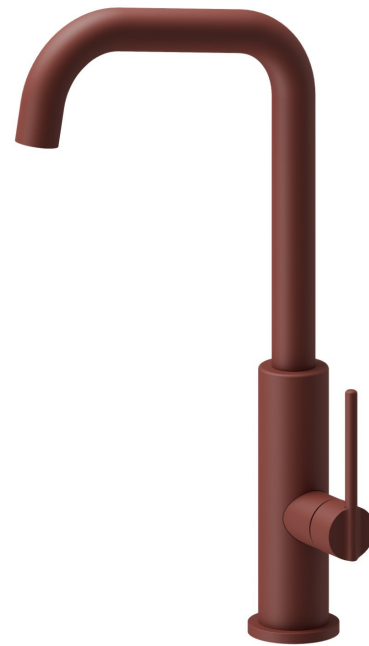

KONBU

72520.S0.167

Single-lever sink mixer with squared swivel spout - finish Soft Maple

FEATURES

Material	Brass
Technology	Energy Saving - Low Lead - Save Water
Installation	Freestanding
Kitchen mixer spout	Squared spout - Swivel spout
Control type	Single lever

TECHNICAL DRAWING

KONBU

72520.S0.167

Single-lever sink mixer with squared swivel spout - finish Soft Maple

AVAILABLE FINISHES

S0.167

Soft Maple

01.093

finish Matt Black

21.018

finish Chrome

31.028

finish Brushed Nickel

59.064

finish PVD Brushed Gun Metal

59.066

finish PVD Brushed steel

59.067

finish PVD Brushed Copper Bronze

59.098

finish PVD Brushed Pale Gold

M0.077

finish Carbon Satin

S0.165