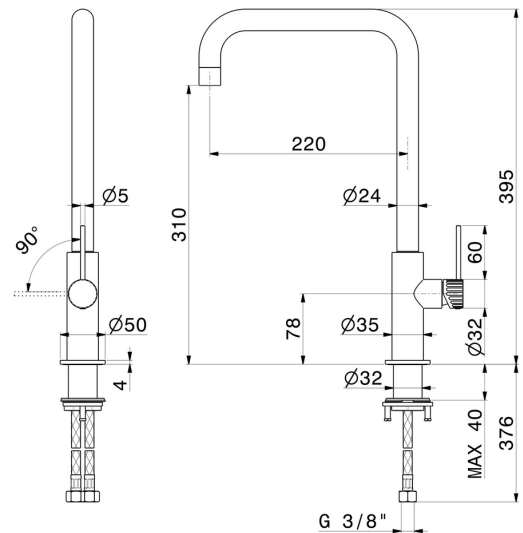

STEEL LINE

74120X.50.050

Single-lever sink mixer with squared swivel spout - finish
Stainless Steel

FEATURES

Material	Stainless Steel
Technology	Energy Saving - Save Water
Installation	Freestanding
Kitchen mixer spout	Squared spout - Swivel spout
Control type	Single lever

TECHNICAL DRAWING

STEEL LINE

74120X.50.050

Single-lever sink mixer with squared swivel spout - finish Stainless Steel

AVAILABLE FINISHES

 **50.050**
Stainless Steel

 **01.093**
finish Matt Black