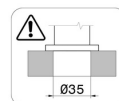

TECHNICAL DRAWING

STEEL LINE

74120X.50.050

Single-lever sink mixer with squared swivel spout - finish Stainless Steel

AVAILABLE FINISHES

 **50.050**
Stainless Steel

 **01.093**
finish Matt Black