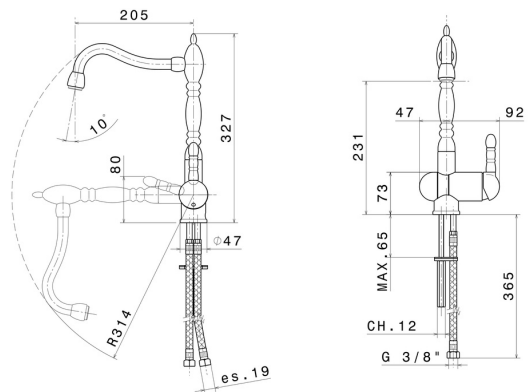

MARVEL

8650.21.018

Single-lever sink mixer, with swivel and reclining “retro” style spout - finish Chrome

Chrome

FEATURES

Material

Installation

Kitchen mixer spout

Control type

Brass

Freestanding

Reclining spout - Swivel spout

Single lever

TECHNICAL DRAWING

MARVEL

8650.21.018

Single-lever sink mixer, with swivel and reclining “retro” style spout - finish Chrome

AVAILABLE FINISHES

21.018

Chrome

31.028

finish Brushed Nickel

47.083

finish Groove Bronze

59.066

finish PVD Brushed steel