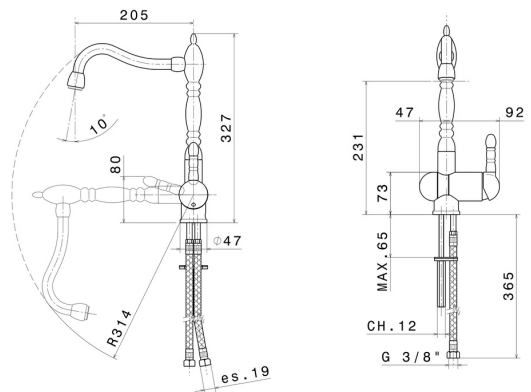

MARVEL

8650.31.028

Single-lever sink mixer, with swivel and reclining “retro” style spout - finish Brushed Nickel

Brushed Nickel

FEATURES

Material
Installation
Kitchen mixer spout
Control type

Brass
Freestanding
Reclining spout - Swivel spout
Single lever

TECHNICAL DRAWING

MARVEL

8650.31.028

Single-lever sink mixer, with swivel and reclining “retro” style spout - finish Brushed Nickel

AVAILABLE FINISHES

31.028

Brushed Nickel

21.018