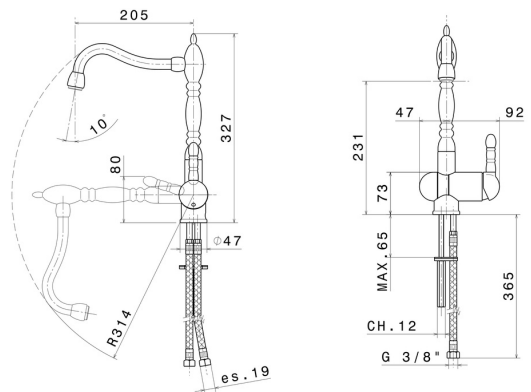

MARVEL

8650.59.066

Single-lever sink mixer, with swivel and reclining “retro” style spout - finish PVD Brushed steel

PVD Brushed steel

FEATURES

Material

Installation

Kitchen mixer spout

Control type

Brass

Freestanding

Reclining spout - Swivel spout

Single lever

TECHNICAL DRAWING

MARVEL

8650.59.066

Single-lever sink mixer, with swivel and reclining “retro” style spout - finish PVD Brushed steel

AVAILABLE FINISHES

59.066

PVD Brushed steel

21.018

finish Chrome

31.028

finish Brushed Nickel

47.083

finish Groove Bronze