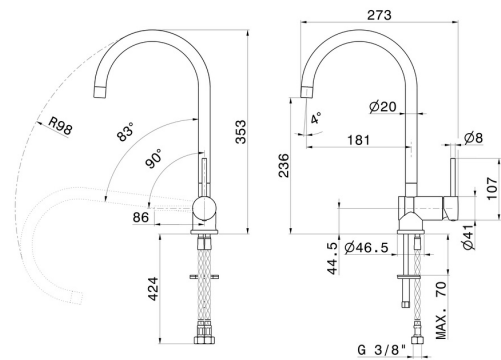

# XT

**4371.31.028**

Single-lever sink mixer with swivel, reclining and round spout for under window - finish Brushed Nickel

Brushed Nickel

## FEATURES

- |                     |   |
|---------------------|---|
| Material            | <b>Brass</b>  |
| Technology          | <b>Energy Saving - Save Water</b>                     |
| Installation        | <b>Freestanding</b>                                   |
| Kitchen mixer spout | <b>Reclining spout - Squared spout - Swivel spout</b> |
| Control type        | <b>Single lever</b>                                   |

## TECHNICAL DRAWING

**XT**

**4371.31.028**

Single-lever sink mixer with swivel, reclining and round spout for under window - finish Brushed Nickel

**AVAILABLE FINISHES**

---

**31.028**

Brushed Nickel