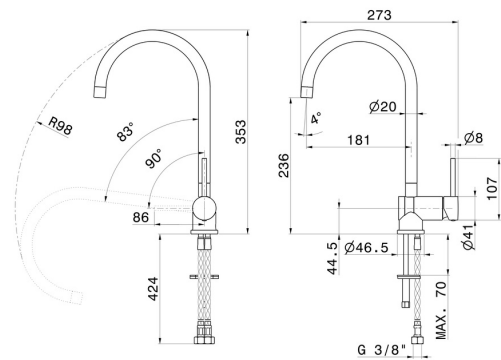

XT

4371.59.066

Single-lever sink mixer with swivel, reclining and round spout for under window - finish PVD Brushed steel

PVD Brushed steel

FEATURES

Material	Brass
Technology	Energy Saving - Save Water
Installation	Freestanding
Kitchen mixer spout	Reclining spout - Squared spout - Swivel spout
Control type	Single lever

TECHNICAL DRAWING

XT

4371.59.066

Single-lever sink mixer with swivel, reclining and round spout for under window - finish PVD
Brushed steel

AVAILABLE FINISHES

59.066

PVD Brushed steel

01.093