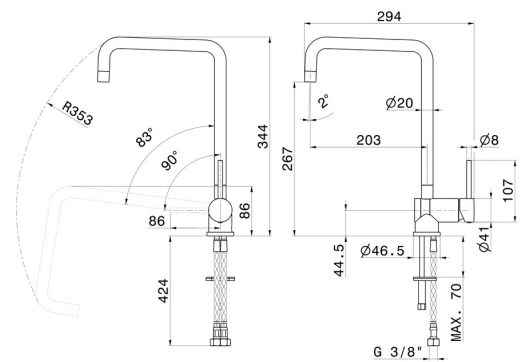

XT

4370.01.093

Single-lever sink mixer with swivel, reclining and squared spout for under window - finish Matt Black

FEATURES

- | | |
|---------------------|---|
| Material | Brass |
| Technology | Energy Saving - Save Water |
| Installation | Freestanding |
| Kitchen mixer spout | Reclining spout - Squared spout - Swivel spout |
| Control type | Single lever |

TECHNICAL DRAWING

 **AR Preview**
try it in your home

More Details
on our [website](#)

XT

4370.01.093

Single-lever sink mixer with swivel, reclining and squared spout for under window - finish Matt Black

AVAILABLE FINISHES