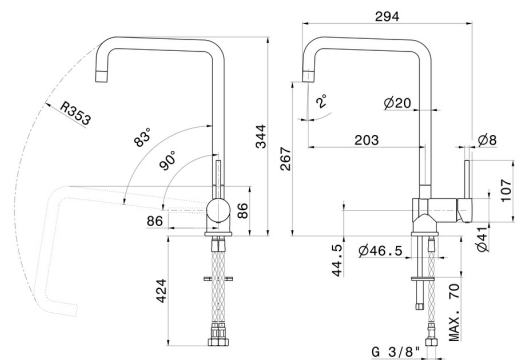

XT

4370.31.028

Single-lever sink mixer with swivel, reclining and squared spout for under window - finish Brushed Nickel

Brushed Nickel

FEATURES

Material	Brass
Technology	Energy Saving - Save Water
Installation	Freestanding
Kitchen mixer spout	Reclining spout - Squared spout - Swivel spout
Control type	Single lever

TECHNICAL DRAWING

XT

4370.31.028

Single-lever sink mixer with swivel, reclining and squared spout for under window - finish
Brushed Nickel

AVAILABLE FINISHES

31.028

Brushed Nickel

01.093