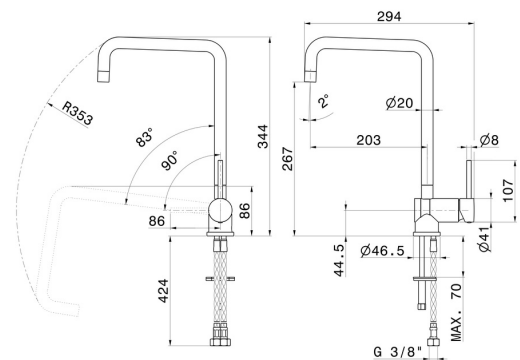

XT

4370.59.066

Single-lever sink mixer with swivel, reclining and squared spout for under window - finish PVD Brushed steel

FEATURES

- | | |
|---------------------|---|
| Material | Brass |
| Technology | Energy Saving - Save Water |
| Installation | Freestanding |
| Kitchen mixer spout | Reclining spout - Squared spout - Swivel spout |
| Control type | Single lever |

TECHNICAL DRAWING

XT

4370.59.066

Single-lever sink mixer with swivel, reclining and squared spout for under window - finish PVD
Brushed steel

AVAILABLE FINISHES

59.066

PVD Brushed steel

01.093