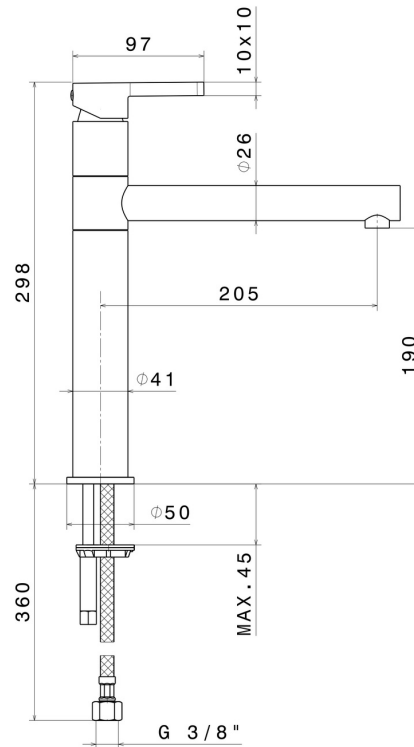

ERGO

65910.21.018

Single-lever sink mixer with swivel spout - finish Chrome

Chrome

FEATURES

Material

Brass

Technology

Save Water

Installation

Freestanding

Kitchen mixer spout

Swivel spout

Control type

Single lever

TECHNICAL DRAWING

AR Preview
try it in your home

More Details
on our [website](#)

ERGO

65910.21.018

Single-lever sink mixer with swivel spout - finish Chrome

AVAILABLE FINISHES

21.018

Chrome