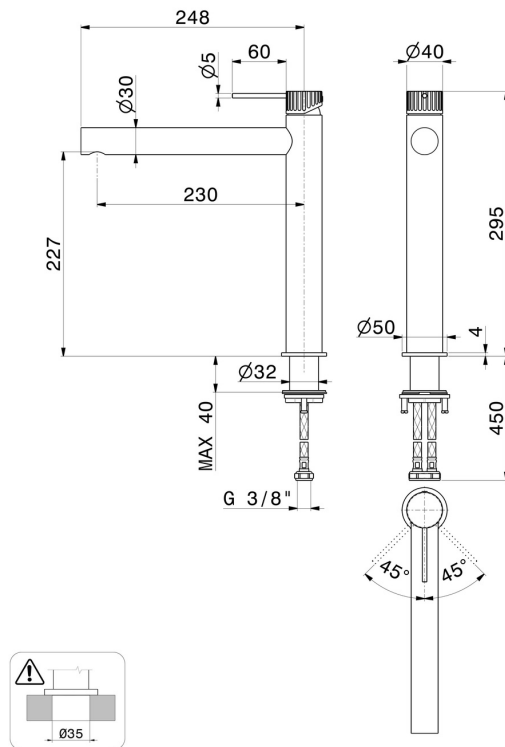

STEEL LINE

74100x.01.093

Single-lever sink mixer with swivel spout - finish Matt Black

Matt Black

FEATURES

- | | |
|---------------------|------------------------|
| Material | Stainless Steel |
| Technology | Save Water |
| Installation | Freestanding |
| Kitchen mixer spout | Swivel spout |
| Control type | Single lever |

TECHNICAL DRAWING

STEEL LINE

74100x.01.093

Single-lever sink mixer with swivel spout - finish Matt Black

AVAILABLE FINISHES

01.093

Matt Black

50.050