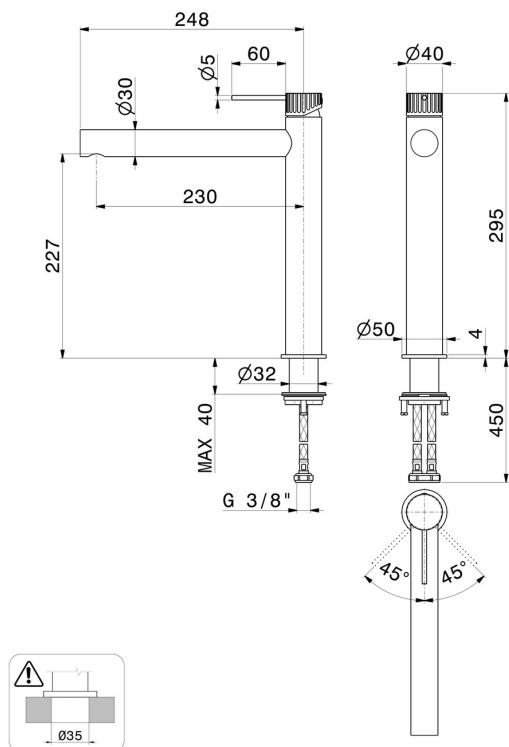

STEEL LINE

74100x.50.050

Single-lever sink mixer with swivel spout - finish Stainless Steel

FEATURES

Material	Stainless Steel
Technology	Save Water
Installation	Freestanding
Kitchen mixer spout	Swivel spout
Control type	Single lever

TECHNICAL DRAWING

STEEL LINE

74100x.50.050

Single-lever sink mixer with swivel spout - finish Stainless Steel

AVAILABLE FINISHES

 **50.050**
Stainless Steel

 **01.093**
finish Matt Black