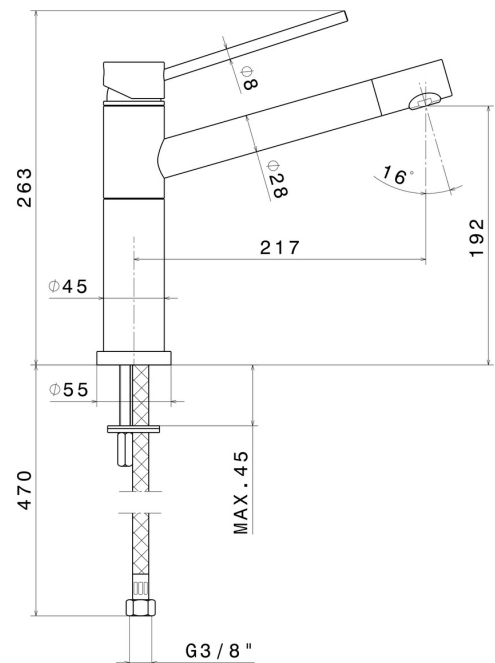

X-TREND

2400.21.018

Single-lever sink mixer with swivel spout and adjustable outlet - finish Chrome

Chrome

FEATURES

- | | |
|---------------------|--------------------------|
| Material | Brass |
| Technology | Save Water |
| Installation | Freestanding |
| Kitchen mixer spout | Swivel spout |
| Control type | Single lever |
| Kitchen mixer type | Adjustable outlet |

TECHNICAL DRAWING

 **AR Preview**
try it in your home

More Details
on our [website](#)

X-TREND

2400.21.018

Single-lever sink mixer with swivel spout and adjustable outlet - finish Chrome

AVAILABLE FINISHES

21.018