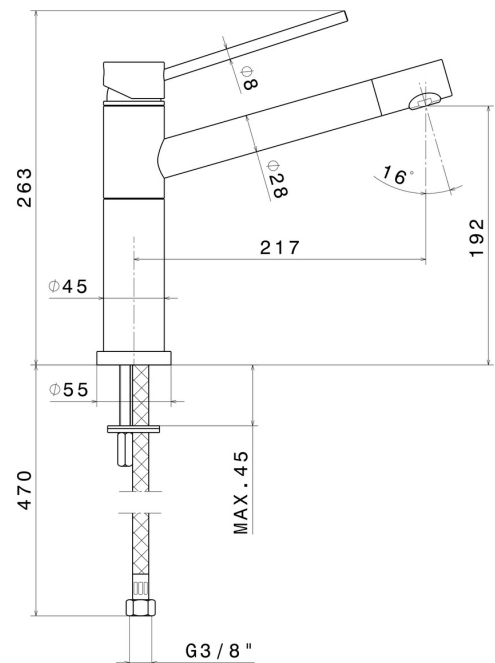

X-TREND

2400.31.028

Single-lever sink mixer with swivel spout and adjustable outlet - finish Brushed Nickel

Brushed Nickel

FEATURES

- | | |
|---------------------|--------------------------|
| Material | Brass |
| Technology | Save Water |
| Installation | Freestanding |
| Kitchen mixer spout | Swivel spout |
| Control type | Single lever |
| Kitchen mixer type | Adjustable outlet |

TECHNICAL DRAWING

X-TREND

2400.31.028

Single-lever sink mixer with swivel spout and adjustable outlet - finish Brushed Nickel

AVAILABLE FINISHES

31.028

Brushed Nickel

21.018

finish Chrome

59.066

finish PVD Brushed steel