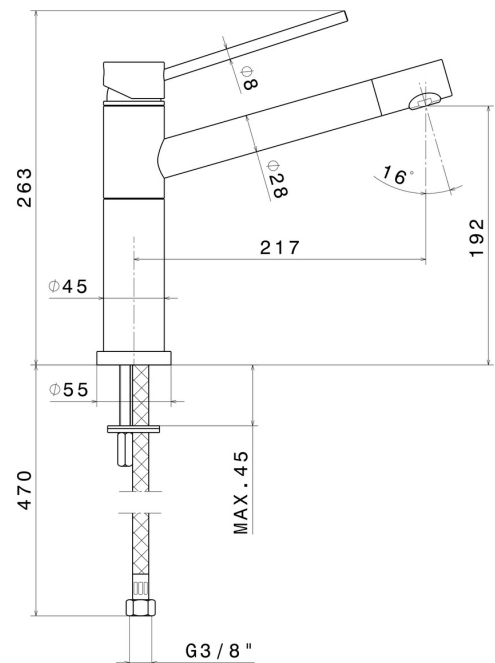

X-TREND

2400.59.066

Single-lever sink mixer with swivel spout and adjustable outlet - finish PVD Brushed steel

PVD Brushed steel

FEATURES

Material	Brass
Technology	Save Water
Installation	Freestanding
Kitchen mixer spout	Swivel spout
Control type	Single lever
Kitchen mixer type	Adjustable outlet

TECHNICAL DRAWING

X-TREND

2400.59.066

Single-lever sink mixer with swivel spout and adjustable outlet - finish PVD Brushed steel

AVAILABLE FINISHES

59.066

PVD Brushed steel

21.018