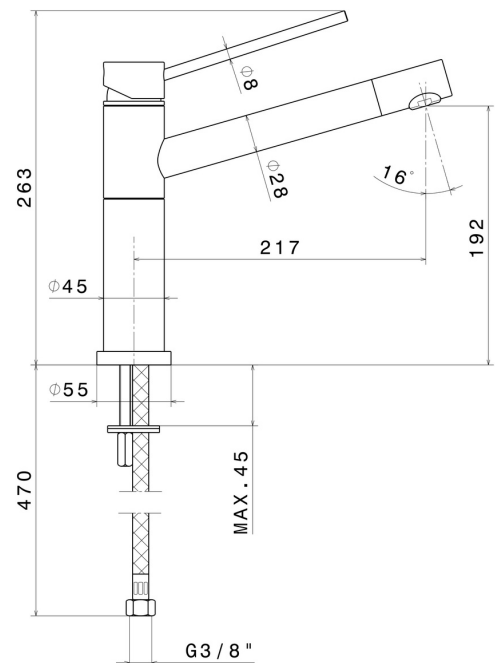

# X-TREND INOX

**2400x.50.050**

Single-lever sink mixer with swivel spout and adjustable outlet - finish Stainless Steel

## FEATURES

Material	<b>Stainless Steel</b>
Technology	<b>Save Water</b>
Installation	<b>Freestanding</b>
Kitchen mixer spout	<b>Swivel spout</b>
Control type	<b>Single lever</b>
Kitchen mixer type	<b>Adjustable outlet</b>

## TECHNICAL DRAWING

**X-TREND INOX**

**2400x.50.050**

Single-lever sink mixer with swivel spout and adjustable outlet - finish Stainless Steel

**AVAILABLE FINISHES**

---

**50.050**

Stainless Steel