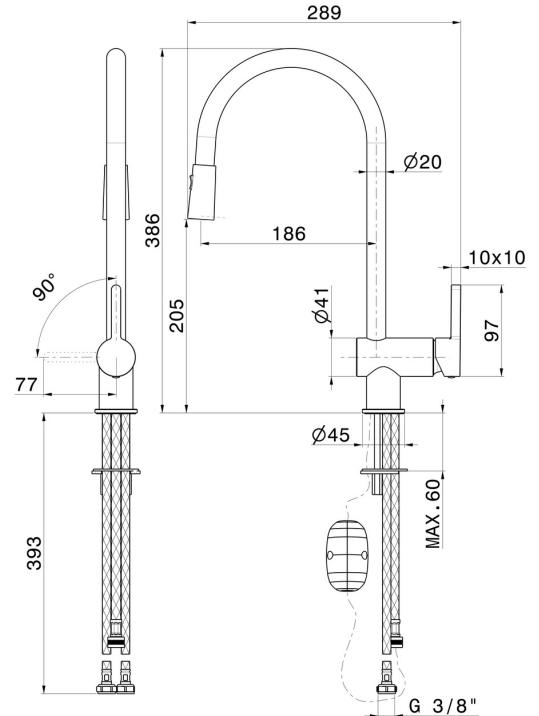

ERGO

65925.21.018

Single-lever sink mixer with swivel spout and double-jet pull-out hand shower - finish Chrome

FEATURES

- | | |
|---------------------|--------------------------------|
| Material | Brass |
| Technology | Energy Saving |
| Installation | Freestanding |
| Kitchen mixer spout | Swivel spout |
| Control type | Single lever |
| Kitchen mixer type | Extractable hand shower |

TECHNICAL DRAWING

ERGO

65925.21.018

Single-lever sink mixer with swivel spout and double-jet pull-out hand shower - finish Chrome

AVAILABLE FINISHES

21.018

Chrome