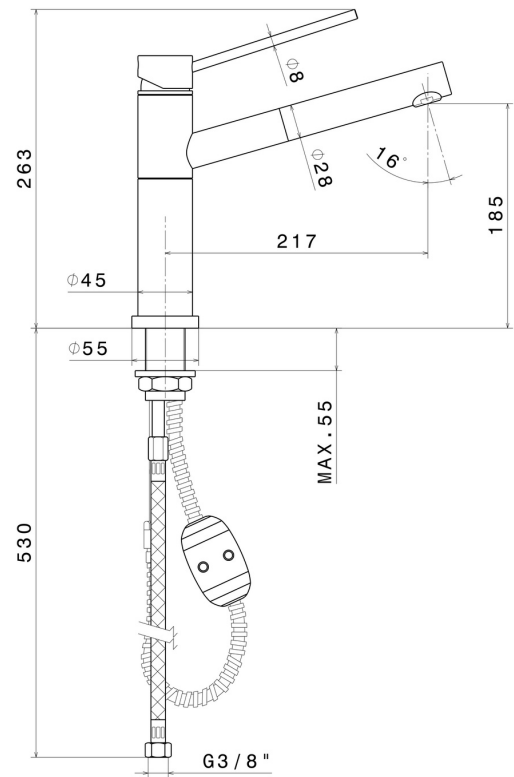

X-TREND

2415.21.018

Single-lever sink mixer with swivel spout and pull-out hand shower - finish Chrome

Chrome

FEATURES

- | | |
|---------------------|---------------------|
| Material | Brass |
| Technology | Save Water |
| Installation | Freestanding |
| Kitchen mixer spout | Swivel spout |
| Control type | Single lever |

TECHNICAL DRAWING

 **AR Preview**
try it in your home

More Details
on our [website](#)

X-TREND

2415.21.018

Single-lever sink mixer with swivel spout and pull-out hand shower - finish Chrome

AVAILABLE FINISHES