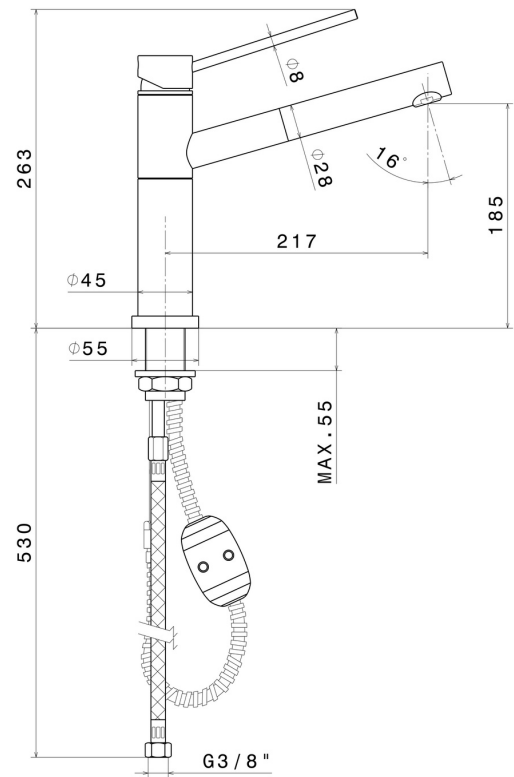

# X-TREND

**2415.31.028**

Single-lever sink mixer with swivel spout and pull-out hand shower - finish Brushed Nickel

Brushed Nickel

## FEATURES

- |                     |                     |
|---------------------|---------------------|
| Material            | <b>Brass</b>        |
| Technology          | <b>Save Water</b>   |
| Installation        | <b>Freestanding</b> |
| Kitchen mixer spout | <b>Swivel spout</b> |
| Control type        | <b>Single lever</b> |

## TECHNICAL DRAWING

 **AR Preview**  
try it in your home

**More Details**  
on our [website](#)

**X-TREND**

**2415.31.028**

Single-lever sink mixer with swivel spout and pull-out hand shower - finish Brushed Nickel