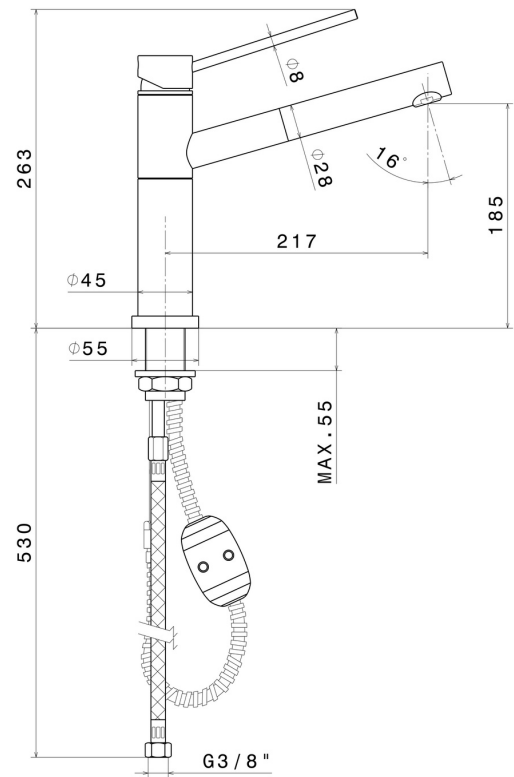

X-TREND

2415.59.066

Single-lever sink mixer with swivel spout and pull-out hand shower - finish PVD Brushed steel

PVD Brushed steel

FEATURES

Material	Brass
Technology	Save Water
Installation	Freestanding
Kitchen mixer spout	Swivel spout
Control type	Single lever

TECHNICAL DRAWING

X-TREND

2415.59.066

Single-lever sink mixer with swivel spout and pull-out hand shower - finish PVD Brushed steel

AVAILABLE FINISHES

59.066

PVD Brushed steel

21.018

finish Chrome

31.028

finish Brushed Nickel