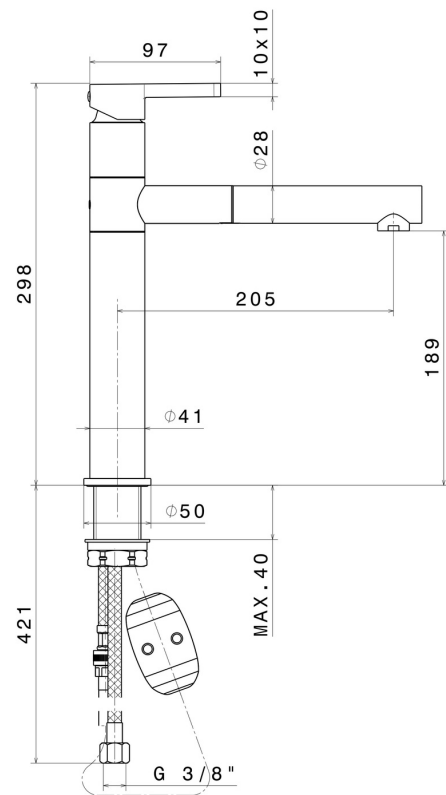

ERGO

65915.21.018

Single-lever sink mixer with swivel spout and pull-out hand shower - finish Chrome

FEATURES

Material	Brass
Technology	Save Water
Installation	Freestanding
Kitchen mixer spout	Swivel spout
Control type	Single lever
Kitchen mixer type	Extractable hand shower

TECHNICAL DRAWING

ERGO

65915.21.018

Single-lever sink mixer with swivel spout and pull-out hand shower - finish Chrome

AVAILABLE FINISHES

21.018

Chrome