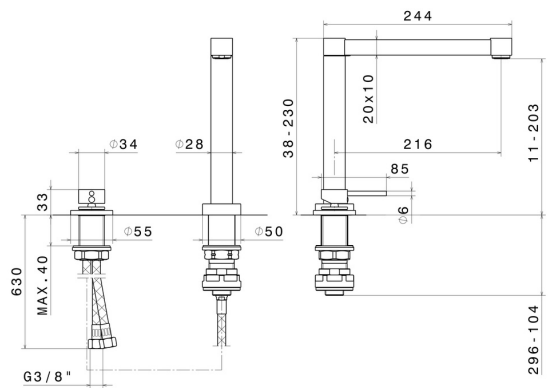

X-TREND

2439.31.028

Single-lever sink unit with pull down spout - finish Brushed Nickel

Brushed Nickel

FEATURES

Material	Brass
Technology	Save Water
Installation	Freestanding
Kitchen mixer spout	Pull down spout
Control type	Single lever

TECHNICAL DRAWING

X-TREND

2439.31.028

Single-lever sink unit with pull down spout - finish Brushed Nickel

AVAILABLE FINISHES

 **31.028**
Brushed Nickel

 **21.018**
finish Chrome

 **59.066**
finish PVD Brushed steel