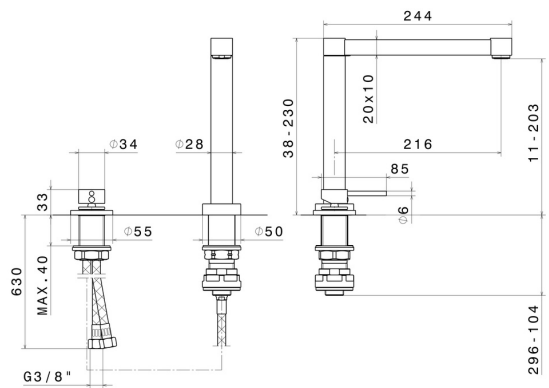

X-TREND

2439.59.066

Single-lever sink unit with pull down spout - finish PVD Brushed steel

PVD Brushed steel

FEATURES

Material

Brass

Technology

Save Water

Installation

Freestanding

Kitchen mixer spout

Pull down spout

Control type

Single lever

TECHNICAL DRAWING

X-TREND

2439.59.066

Single-lever sink unit with pull down spout - finish PVD Brushed steel

AVAILABLE FINISHES

59.066

PVD Brushed steel

21.018

finish Chrome

31.028

finish Brushed Nickel