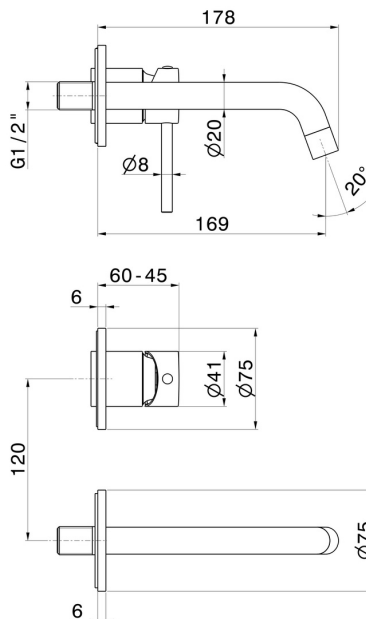

TECHNICAL DRAWING

AR Preview
try it in your home

More Details
on our [website](#)