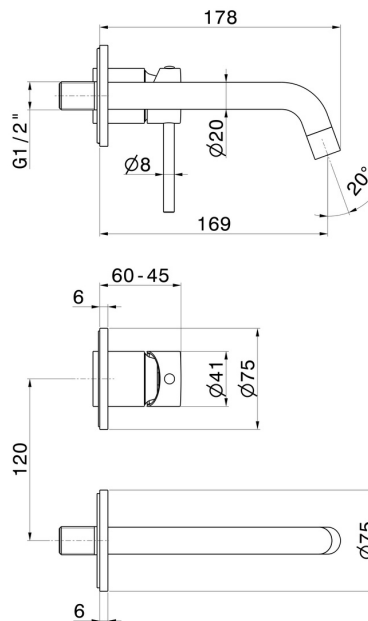

## 4228E.21.018

Single lever wall mixer group - finish Chrome

External part. Without pop-up waste set.

Chrome

### FEATURES

Material	<b>Brass</b>
Technology	<b>Save Water</b>
Installation	<b>Wall concealed part</b>
Spout	<b>Standard spout</b>
Hole type	<b>2 holes</b>
Control type	<b>Single lever</b>
Waste / Drain set	<b>Without waste set</b>
Water mixing	<b>Mechanical</b>
Required for installation	<b><u>27852.00.000</u></b>

### TECHNICAL DRAWING

**XT**

**4228E.21.018**

Single lever wall mixer group - finish Chrome

**AVAILABLE FINISHES**

---

**21.018**

Chrome