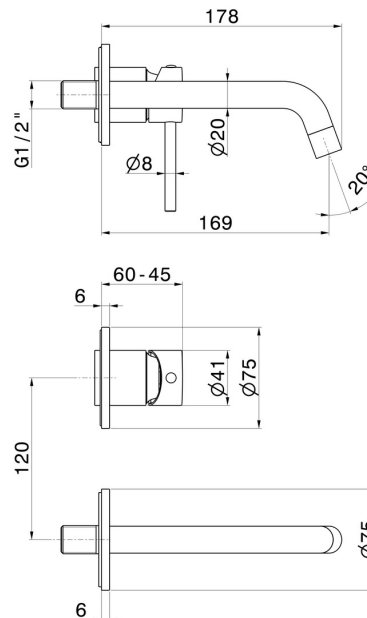

XT

4228E.58.061

Single lever wall mixer group - finish PVD Copper Bronze

External part. Without pop-up waste set.

PVD Copper Bronze

FEATURES

Material	Brass
Technology	Save Water
Installation	Wall concealed part
Spout	Standard spout
Hole type	2 holes
Control type	Single lever
Waste / Drain set	Without waste set
Water mixing	Mechanical
Required for installation	<u>27852.00.000</u>

TECHNICAL DRAWING

 **AR Preview**
try it in your home

More Details
on our [website](#)

XT

4228E.58.061

Single lever wall mixer group - finish PVD Copper Bronze

AVAILABLE FINISHES

58.061