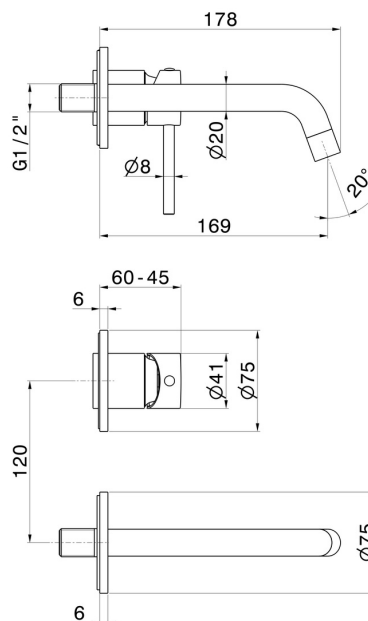

XT

4228E.58.063

Single lever wall mixer group - finish PVD Gun Metal

External part. Without pop-up waste set.

PVD Gun Metal

FEATURES

Material	Brass
Technology	Save Water
Installation	Wall concealed part
Spout	Standard spout
Hole type	2 holes
Control type	Single lever
Waste / Drain set	Without waste set
Water mixing	Mechanical
Required for installation	<u>27852.00.000</u>

TECHNICAL DRAWING

 **AR Preview**
try it in your home

More Details
on our [website](#)

XT

4228E.58.063

Single lever wall mixer group - finish PVD Gun Metal

AVAILABLE FINISHES

58.063