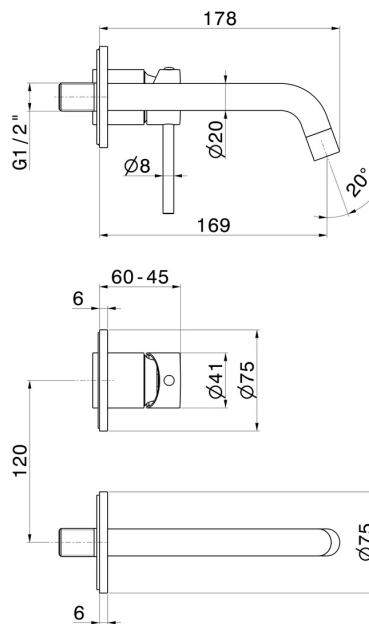

XT

4228E.61.020

Single lever wall mixer group - finish PVD Glossy Gold

External part. Without pop-up waste set.

PVD Glossy Gold

FEATURES

Material	Brass
Technology	Save Water
Installation	Wall concealed part
Spout	Standard spout
Hole type	2 holes
Control type	Single lever
Waste / Drain set	Without waste set
Water mixing	Mechanical
Required for installation	<u>27852.00.000</u>

TECHNICAL DRAWING

 **AR Preview**
try it in your home

More Details
on our [website](#)

XT

4228E.61.020

Single lever wall mixer group - finish PVD Glossy Gold

AVAILABLE FINISHES

61.020