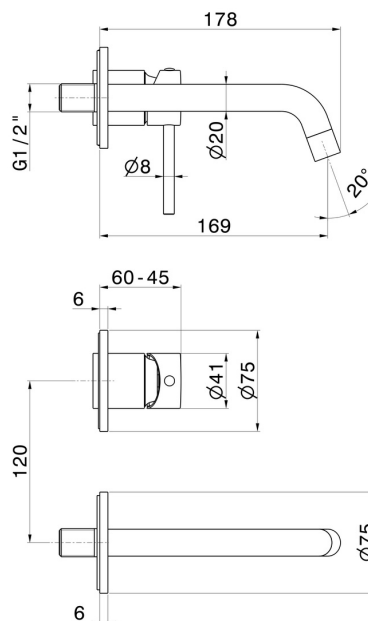

XT

4228E.M0.070

Single lever wall mixer group - finish Titanium Satin

External part. Without pop-up waste set.

Titanium Satin

FEATURES

Material	Brass
Technology	Save Water
Installation	Wall concealed part
Spout	Standard spout
Hole type	2 holes
Control type	Single lever
Waste / Drain set	Without waste set
Water mixing	Mechanical
Required for installation	<u>27852.00.000</u>

TECHNICAL DRAWING

 **AR Preview**
try it in your home

More Details
on our [website](#)

XT

4228E.MO.070

Single lever wall mixer group - finish Titanium Satin

AVAILABLE FINISHES

M0.070