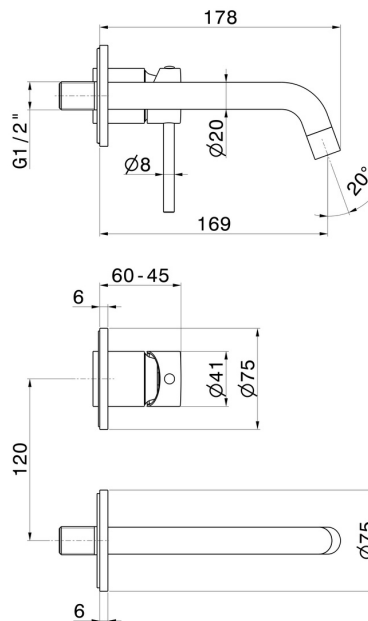

XT

4228E.M0.072

Single lever wall mixer group - finish Copper Satin

External part. Without pop-up waste set.

Copper Satin

FEATURES

Material	Brass
Technology	Save Water
Installation	Wall concealed part
Spout	Standard spout
Hole type	2 holes
Control type	Single lever
Waste / Drain set	Without waste set
Water mixing	Mechanical
Required for installation	<u>27852.00.000</u>

TECHNICAL DRAWING

XT

4228E.M0.072

Single lever wall mixer group - finish Copper Satin

AVAILABLE FINISHES

M0.072

Copper Satin

01.014