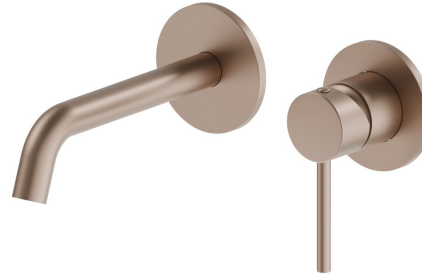

XT

4228E.M0.072

Single lever wall mixer group - finish Copper Satin

External part. Without pop-up waste set.

Copper Satin

FEATURES

Material	Brass
Technology	Save Water
Installation	Wall concealed part
Spout	Standard spout
Hole type	2 holes
Control type	Single lever
Waste / Drain set	Without waste set
Water mixing	Mechanical
Required for installation	<u>27852.00.000</u>

TECHNICAL DRAWING

XT

4228E.M0.072

Single lever wall mixer group - finish Copper Satin

AVAILABLE FINISHES

M0.072

Copper Satin

01.014

finish Matt White

01.093

finish Matt Black

21.018

finish Chrome

58.061

finish PVD Copper Bronze

58.063

finish PVD Gun Metal

61.020

finish PVD Glossy Gold

M0.070

finish Titanium Satin

M0.071

finish Gold Satin

M0.075